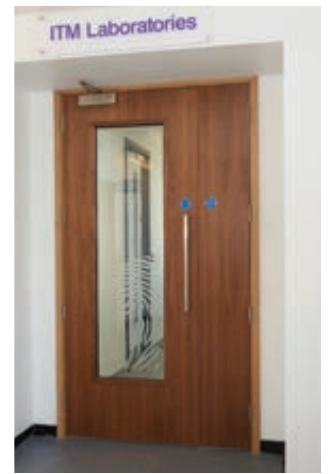

Datim Product Supplied

Datim supplied a number of quality products from its collections, as details below:

1. Architectural Doorsets: **INCLUSA PVC Encapsulated Doorsets**
   CENTRO Walnut Veneered Doorsets
2. Architectural Ironmongery: **ESTILO Stainless Steel Collection**

Flexibility & Choice

Only two words, but they encompass our entire ethos and approach. We live and breathe architectural ironmongery and doorsets. There's no limit to your design options, then add access control for total safety.

Saving you time and money

We can offer the solution to every situation, satisfying our customers with quality goods at an affordable price, with accurate and punctual deliveries. You'll discover a difference with Datim.

Experience and quality

You'll receive expert advice from fully qualified, time served craftsmen. Whatever the project, we take care of all the details so you don't have to. We'll also double check all products for quality and consistency, before they reach you.

Datim supply a large range of doorsets and architectural ironmongery products for many applications. For further information please contact our Sales Department on **01246 572277**.

Contact us on: **01246 572277** or visit www.datim.co.uk

Mission Statement "Providing architectural building products with innovation, and consideration for people and the environment."