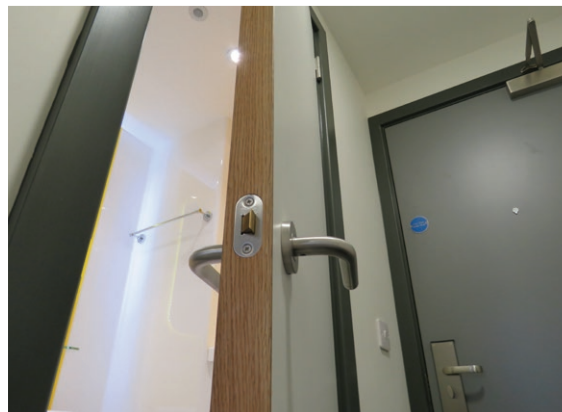

Case Study: Princess Works - Student Accommodation

Location: **Brassfounders in Sheffield**
Project Value: **£360,000**
Duration: **Feb – Aug 2017**
Client: **Crosslane Group**

Redevelopment of a brass foundry on Scotland Street, Sheffield into a 437 bed, new build, premium student accommodation property by the Crosslane Group.

Winners of the 'Best European Student Accommodation Firm' the Crosslane Group redeveloped the site, located in the St. Vincent's Quarter of Sheffield, has been completely demolished and had archaeological investigation works and site remediation carried out to make way for a modern, 437 - room innovative student accommodation block.

DATIM were commissioned to construct 1370 no. complete doorsets for the new development, which comprises three

residential blocks of between 6 and 8 stories with a central communal landscaped courtyard.

HD laminate doors were selected and complimentary stainless steel ironmongery combining style with durability for this demanding environment, to ensure the finishes remain as good as new!

Contact us on **01246 572277** for more information

Contact us on: **01246 572277** or visit www.datim.co.uk