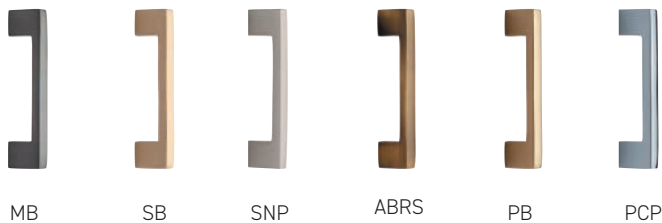

Designer Cabinet Pull B/T

Code	Description
KB400.	Designer Cabinet Pull B/T - from 96mm up to 480mm