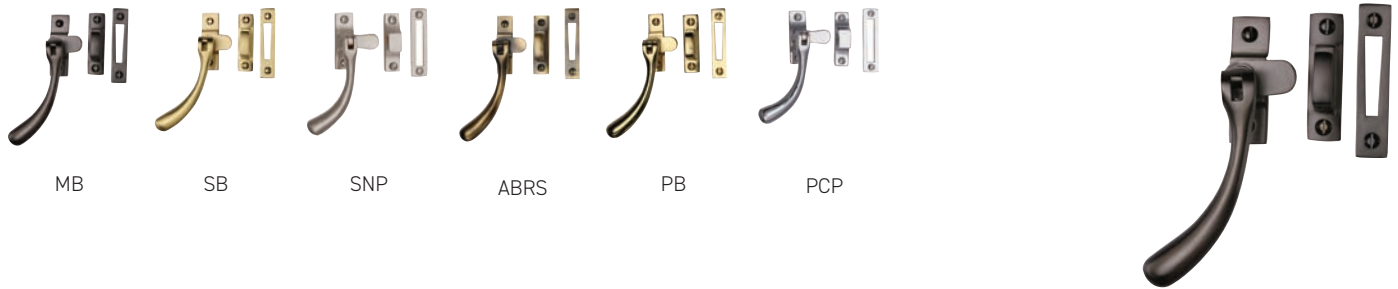

PCP

Code

Description

5054

Brighton Pattern Sash Fastener

Sash Fitch Fastener

MB

SB

SNP

ABRS

PB

PCP

Code

Description

5053

Sash Fitch Fastener

Matt Bronze (MB), Satin Brass (SB), Satin Nickel (SNP), Antique Brass (ABRS), Polished Brass (PB) & Polished Chrome (PCP)

Ball End Casement Fastener (Hook/Mortice Plate)

Code	Description
5008	Ball End Casement Fastener(Hook/Mortice Plate)