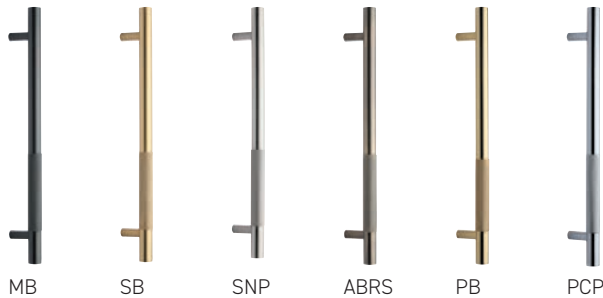

Welcome to a world where elegance meets functionality, where Kingsley Brass becomes an integral part of your design narrative.

Key to abbreviations

C/R - Covered Rose Face Fix

B/B - Back to Back Fix

B/T - Bolt Through

O/A - Overall Size

4-20
Pull
Handles

21-23
Push
Plates

24-30
Lever
Handles

31
Door
Closers

32-37
Ancillary

38
Cabinet
Knobs/Handles

Pull Handles

203x25mm Knurled Pull Handle on Pillar B/T Fix (305mm O/A)

MB SB SNP ABRS PB PCP

Code	Description
KB100.203	203x25mm Knurled Pull Handle on Pillar B/T Fix

355x25mm Knurled Pull Handle on Pillar B/T Fix (457mm O/A)