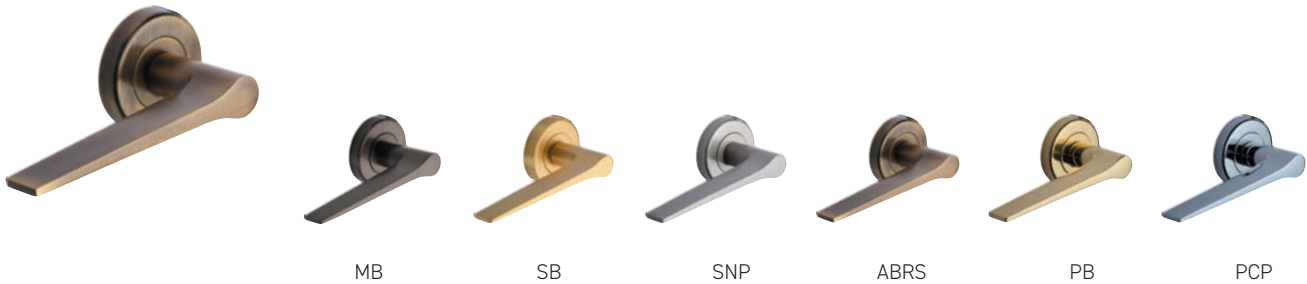

302x65mm Shaped End Cast Finger Plate

PB

Code	Description
KB206.302	302x65mm Shaped End Cast Finger Plate

305x70 Reeded Cast Finger Plate

PB

Code	Description
KB207.305	305x70 Reeded Cast Finger Plate

Polished Brass (PB)

Lever Handles

Designer 92mm c/c Euro Multi-Point Handle Set

Code	Description
KB300.	Designer 92mm c/c Euro Multi-Point Handle Set

Designer Lever on Rose Handle Set

Code	Description
KB301.	Designer Lever on Rose Handle Set