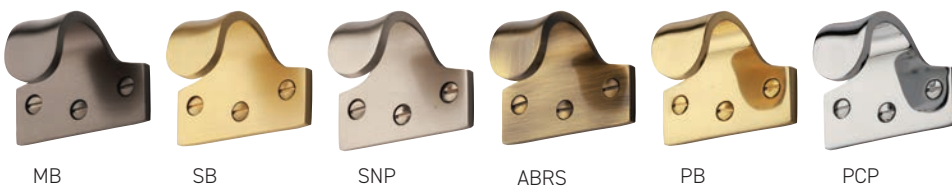

51x8mm Euro Cylinder Escutcheon

Code	Description
2153.51.	51x8mm Euro Cylinder Escutcheon

51x8mm Keyhole Escutcheon

Code	Description
2151.51.	51x8mm Keyhole Escutcheon

1925mm Finger Protection Device with Black Fabric

Code	Description
DAT200	1925mm Finger Protection Device with Black Fabric

Sash Lift

Code	Description
5060	Sash Lift

Full range of matching locks, latches & security cylinders available to match

Sash Hook Arm Fastener