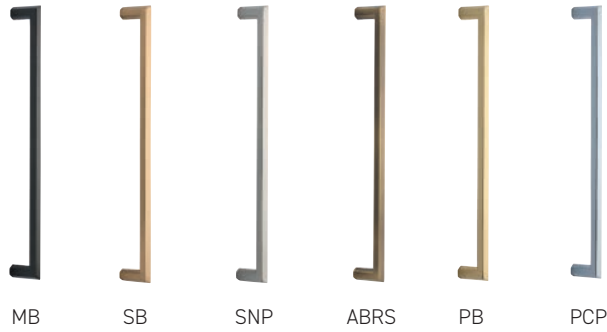

Pull Handles

457x22mm Hexagonal Pull Handle B/T Fix

Code	Description
KB112.457	457x22mm Hexagonal Pull Handle B/T Fix