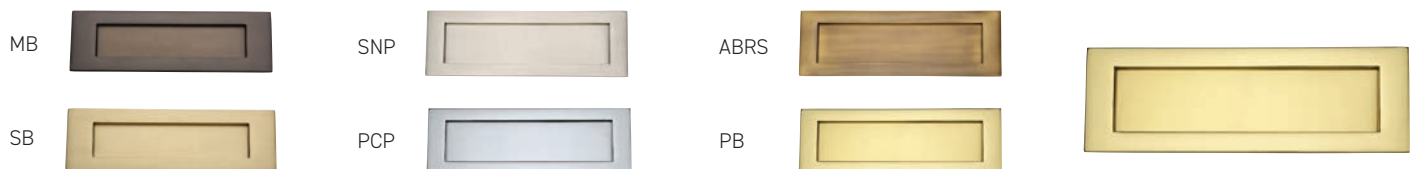

Matt Bronze (MB), Satin Brass (SB), Satin Nickel (SNP), Antique Brass (ABRS), Polished Brass (PB) & Polished Chrome (PCP)

Ball End Casement Fastener (Hook/Mortice Plate)

Code	Description
5008	Ball End Casement Fastener(Hook/Mortice Plate)

Ball End Casement Stay

Code	Description
5005.203	203mm Ball End Casement Stay
5006.254	254mm Ball End Casement Stay
5007.305	305mm Ball End Casement Stay

Letterplate

Code	Description
2464.254	254x102mm Letterplate
2465.305	305x102mm Letterplate