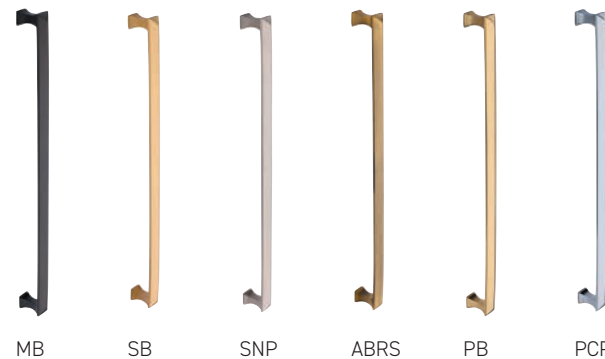

KB107.457

Description

305x15mm Pull Handle B/T Fix

Matt Bronze (MB), Satin Brass (SB), Satin Nickel (SNP), Antique Brass (ABRS), Polished Brass (PB) & Polished Chrome (PCP)

305x25mm Pyramid Pull Handle B/T Fix

MB SB SNP ABRS PB PCP

Code	Description
KB108.305	305x25mm Pyramid Pull Handle B/T Fix

457x25mm Pyramid Pull Handle B/T Fix

MB SB SNP ABRS PB PCP

Code	Description
KB108.457	457x25mm Pyramid Pull Handle B/T Fix

279x31mm Art Deco Pull Handle B/T Fix

MB SB SNP ABRS PB PCP

Code	Description
KB109.279	279x31mm Art Deco Pull Handle B/T Fix

Matt Bronze (MB), Satin Brass (SB), Satin Nickel (SNP), Antique Brass (ABRS), Polished Brass (PB) & Polished Chrome (PCP)