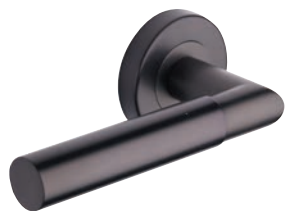

Designer Lever on Rose Handle Set

MB SB SNP ABRS PB PCP

Code	Description
KB314	Designer Lever on Rose Handle Set

Matt Bronze (MB), Satin Brass (SB), Satin Nickel (SNP), Antique Brass (ABRS), Polished Brass (PB) & Polished Chrome (PCP)