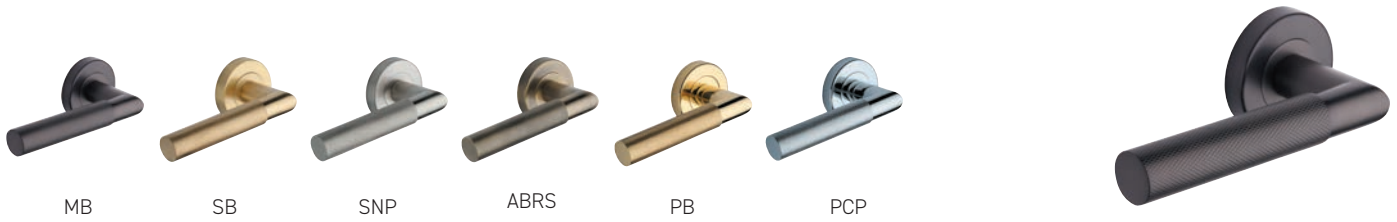

Designer Knurled Lever on Rose Handle Set

Code	Description
KB315	Designer Knurled Lever on Rose Handle Set