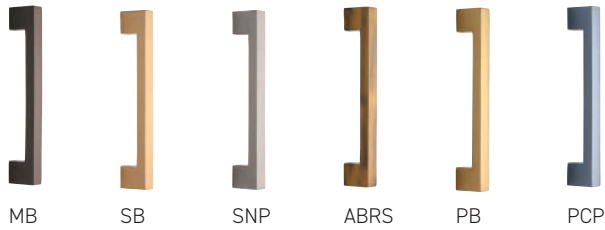

279x25mm Pull Handle B/T Fix

MB SB SNP ABRS PB PCP

Code	Description
KB111.279	279x25mm Pull Handle B/T Fix
KB111BB.279	Back to back fix