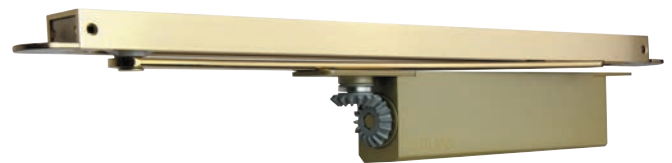

Slide Arm Concealed Single Action Door Closer

Code	Description
3490FR.3	Size 2-4 EN1154 Slide Arm Concealed Single Action Door Closer

Matt Bronze (MB), Satin Brass (SB), Satin Nickel (SNP), Antique Brass (ABRS), Polished Brass (PB) & Polished Chrome (PCP), Black (BLK)