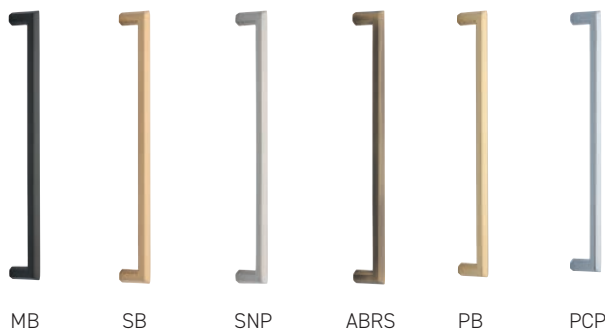

279x25mm Pull Handle B/T Fix

MB SB SNP ABRS PB PCP

Code	Description
KB111.279	279x25mm Pull Handle B/T Fix
KB111BB.279	Back to back fix

432x25mm Pull Handle B/T Fix

MB SB SNP ABRS PB PCP

Code	Description
KB111.432	432x25mm Pull Handle B/T Fix
KB111BB.432	Back to back fix

305x22mm Hexagonal Pull Handle B/T Fix

MB SB SNP ABRS PB PCP

Code	Description
KB112.305	305x22mm Hexagonal Pull Handle B/T Fix

Matt Bronze (MB), Satin Brass (SB), Satin Nickel (SNP), Antique Brass (ABRS), Polished Brass (PB) & Polished Chrome (PCP)