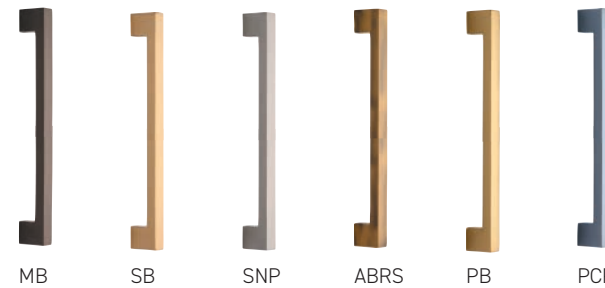

279x25mm Pull Handle B/T Fix

MB SB SNP ABRS PB PCP

Code	Description
KB111.279	279x25mm Pull Handle B/T Fix
KB111BB.279	Back to back fix

432x25mm Pull Handle B/T Fix

MB SB SNP ABRS PB PCP

Code	Description
KB111.432	432x25mm Pull Handle B/T Fix
KB111BB.432	Back to back fix

305x22mm Hexagonal Pull Handle B/T Fix

MB SB SNP ABRS PB PCP

Code	Description
KB112.305	305x22mm Hexagonal Pull Handle B/T Fix

Matt Bronze (MB), Satin Brass (SB), Satin Nickel (SNP), Antique Brass (ABRS), Polished Brass (PB) & Polished Chrome (PCP)