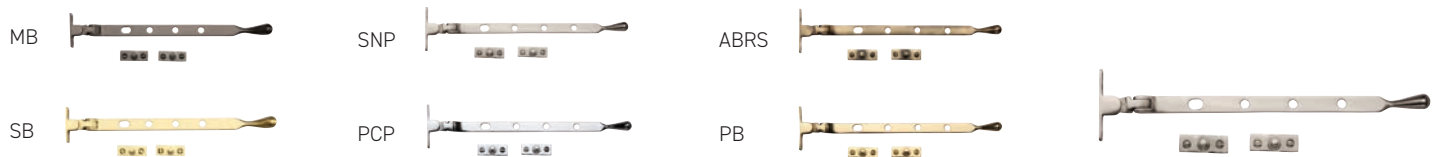

Ball End Casement Stay

Code	Description
5005.203	203mm Ball End Casement Stay
5006.254	254mm Ball End Casement Stay
5007.305	305mm Ball End Casement Stay