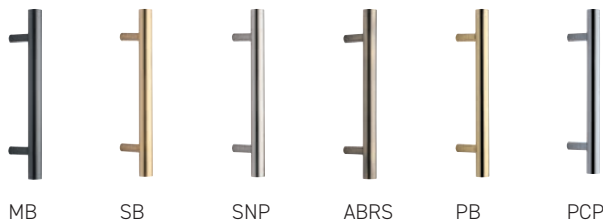

203x25mm Knurled Pull Handle on Pillar B/T Fix (305mm O/A)

MB SB SNP ABRS PB PCP

Code	Description
KB100.203	203x25mm Knurled Pull Handle on Pillar B/T Fix

355x25mm Knurled Pull Handle on Pillar B/T Fix (457mm O/A)

MB SB SNP ABRS PB PCP

Code	Description
KB100.355	355x25mm Knurled Pull Handle on Pillar B/T Fix

203x25mm Pull Handle on Pillar B/T Fix (305mm O/A)

MB SB SNP ABRS PB PCP

Code	Description
KB101.203	203x25mm Pull Handle on Pillar B/T Fix
KB101BB.203	Back to back fixing