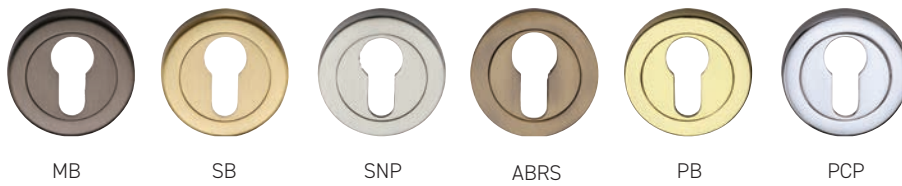

51x10mm Disabled Thumbturn, Indicator & Release

Code	Description
2180.51	51x10mm Disabled Thumbturn, Indicator & Release

Indicator Bolt

Code	Description
5517.	Indicator Bolt

Matt Bronze (MB), Satin Brass (SB), Satin Nickel (SNP), Antique Brass (ABRS), Polished Brass (PB) & Polished Chrome (PCP), Matt Bronze (MB)

51x8mm Euro Cylinder Escutcheon

Code	Description
2153.51.	51x8mm Euro Cylinder Escutcheon

51x8mm Keyhole Escutcheon

Code	Description
2151.51.	51x8mm Keyhole Escutcheon

1925mm Finger Protection Device with Black Fabric