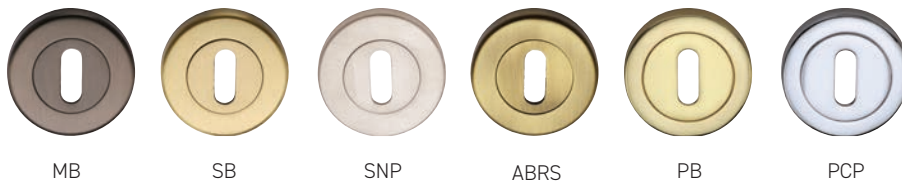

51x8mm Keyhole Escutcheon

Code	Description
2151.51.	51x8mm Keyhole Escutcheon