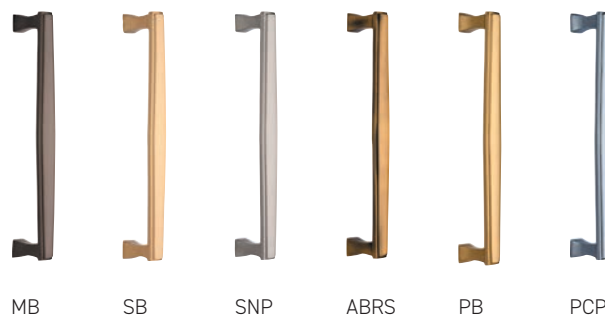

KB107.457

Description

305x15mm Pull Handle B/T Fix

Matt Bronze (MB), Satin Brass (SB), Satin Nickel (SNP), Antique Brass (ABRS), Polished Brass (PB) & Polished Chrome (PCP)

305x25mm Pyramid Pull Handle B/T Fix

MB SB SNP ABRS PB PCP

Code	Description
KB108.305	305x25mm Pyramid Pull Handle B/T Fix

457x25mm Pyramid Pull Handle B/T Fix

MB SB SNP ABRS PB PCP

Code	Description
KB108.457	457x25mm Pyramid Pull Handle B/T Fix

279x31mm Art Deco Pull Handle B/T Fix

MB SB SNP ABRS PB PCP

Code	Description
KB109.279	279x31mm Art Deco Pull Handle B/T Fix

Matt Bronze (MB), Satin Brass (SB), Satin Nickel (SNP), Antique Brass (ABRS), Polished Brass (PB) & Polished Chrome (PCP)