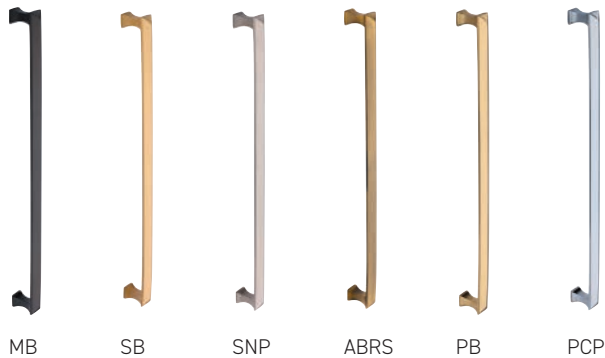

Pull Handles

457x25mm Square c/w Round Grip Pull Handle B/T Fix

MB SB SNP ABRS PB PCP

Code

KB106.457
KB106BB.457

Description

457x25mm Square c/w Round Grip Pull Handle B/T Fix
Back to back fix

305x22mm Pull Handle B/T Fix

MB SB SNP ABRS PB PCP

Code

KB107.305

Description

305x22mm Pull Handle B/T Fix

457x22mm Pull Handle B/T Fix

MB SB SNP ABRS PB PCP

Code

KB107.457

Description

305x15mm Pull Handle B/T Fix

Matt Bronze (MB), Satin Brass (SB), Satin Nickel (SNP), Antique Brass (ABRS), Polished Brass (PB) & Polished Chrome (PCP)

305x25mm Pyramid Pull Handle B/T Fix