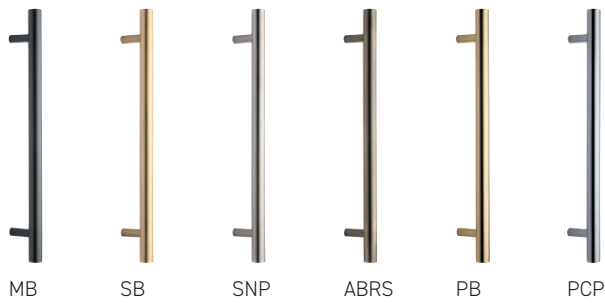

MB SB SNP ABRS PB PCP

Code	Description
KB100.355	355x25mm Knurled Pull Handle on Pillar B/T Fix

203x25mm Pull Handle on Pillar B/T Fix (305mm O/A)

MB SB SNP ABRS PB PCP

Code	Description
KB101.203	203x25mm Pull Handle on Pillar B/T Fix
KB101BB.203	Back to back fixing

Matt Bronze (MB), Satin Brass (SB), Satin Nickel (SNP), Antique Brass (ABRS), Polished Brass (PB) & Polished Chrome (PCP)

355x25mm Pull Handle on Pillar B/T Fix (457mm O/A)

Code	Description
KB101.355	355x25mm Pull Handle on Pillar B/T Fix
KB101BB.355	Back to back fixing