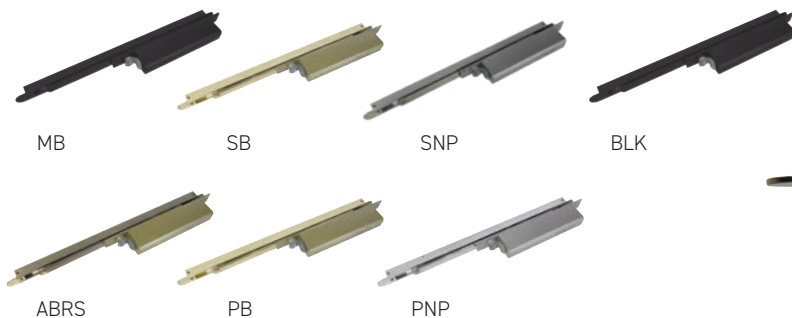

Slide Arm Concealed Single Action Door Closer

Code	Description
3490FR.3	Size 2-4 EN1154 Slide Arm Concealed Single Action Door Closer

Matt Bronze (MB), Satin Brass (SB), Satin Nickel (SNP), Antique Brass (ABRS), Polished Brass (PB) & Polished Chrome (PCP), Black (BLK)