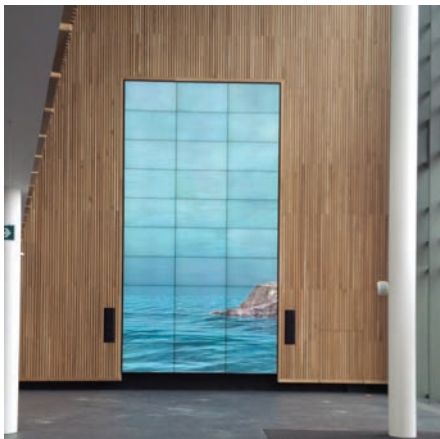

Case Study:

Bath Spa University

Location: **Bath Spa**
Project Value: **£160,000**
Duration: **July - Nov 2013**

Bath Spa University's Official opening was the 5th June - where the President of the Film Distributors' Association, Lord Puttnam CBE came to enjoy the celebrations. The new 'Commons' building includes approx 1,800m² of learning commons.

Datim were pleased to supply internal doorsets for the commons building within this forward thinking university. This also included Estilo Ironmongery and access control.

Centro laminated doorsets were chosen for the world class development from the Select Doorsets collection by Datim. All our doorsets are covered with our unrivalled 15 year guarantee, meeting all requirements of the ambitious and creative Bath Spa University development.

The superb 'learning commons' new digital space was kitted out with our specially designed vision panel doorsets, access controls and 50db acoustic steel doorsets to the studio rooms.

The visually stunning Commons building sits within the existing campus and meets the highest environmental standards blending effortlessly into the existing estate.

Contact us on Tel: **01246 572277** or visit **www.datim.co.uk**